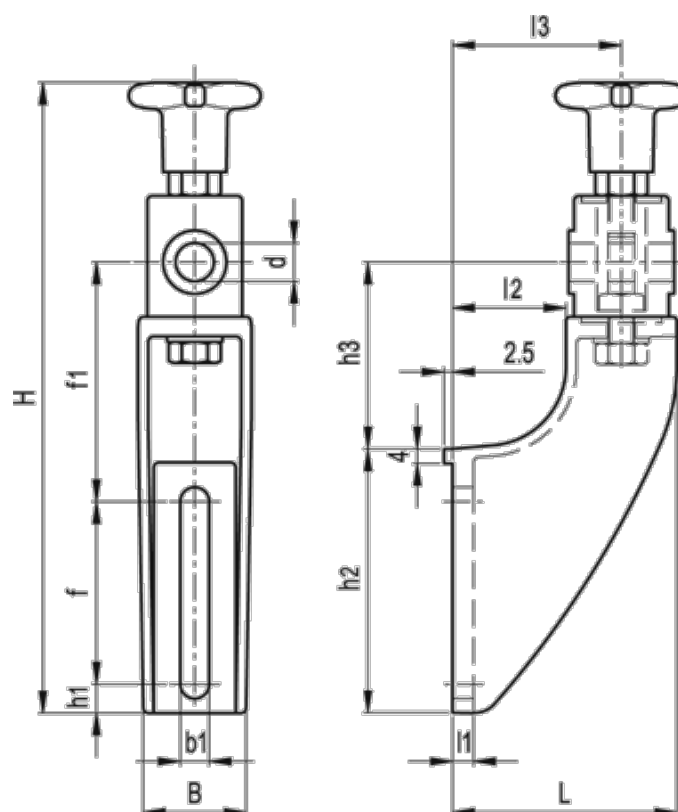

Data Sheet

Article number: 2310419756

Description: E+G Adjustable guide rail bracket
SPR.V-14-A

Measures

B = 37	h3 = 60
b1 = 11	L = 70
d = 14	l1 = 8
f = 42	l2 = 30
f1 = 78	l3 = 50
H = 203	Weight (g) = 250
h1 = 15	
h2 = 76	